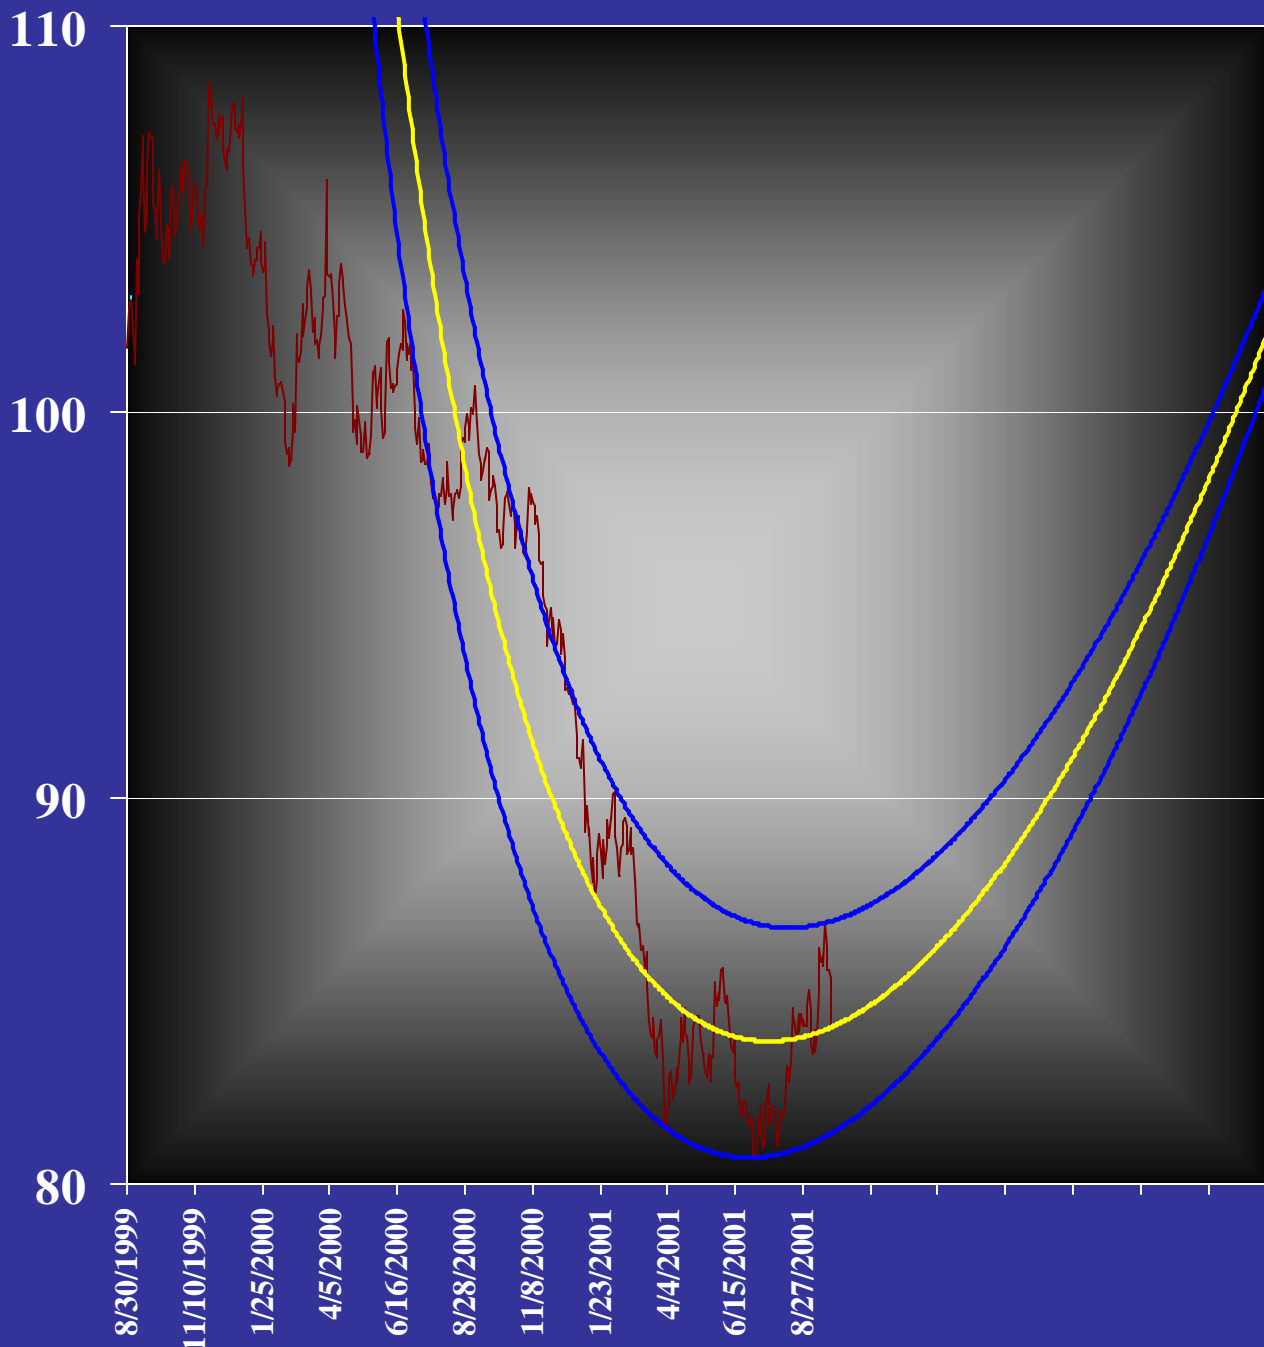

**Yen Futures
w/ "Stealth" Channel
(Dec. 2001 Front-Month)**

Disclaimer: The above chart is in no way displayed to portray trading, investing and/or hedging advice. Consult your advisor or broker prior to making any financial decisions. Past performance is not a guide to future performance.