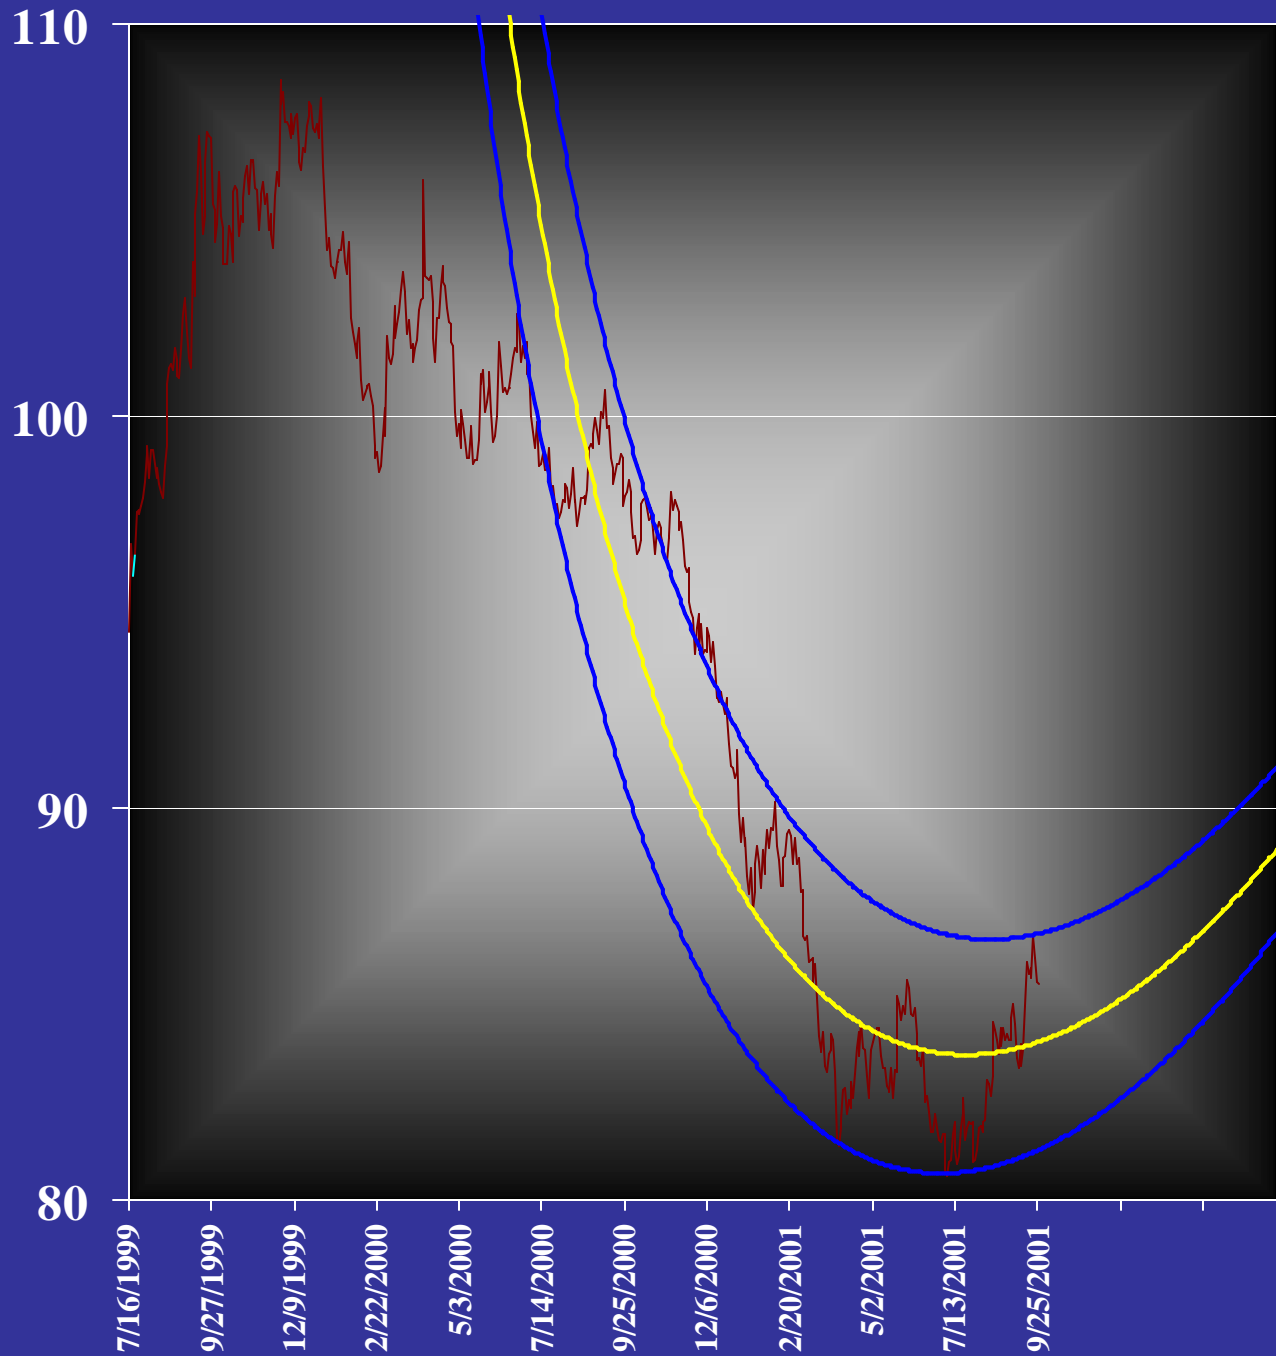

**Yen Futures  
w/ "Stealth" Channel  
(Dec. 2001 Front-Month)**

Disclaimer: The above chart is in no way displayed to portray trading, investing and/or hedging advice. Consult your advisor or broker prior to making any financial decisions. Past performance is not a guide to future performance.