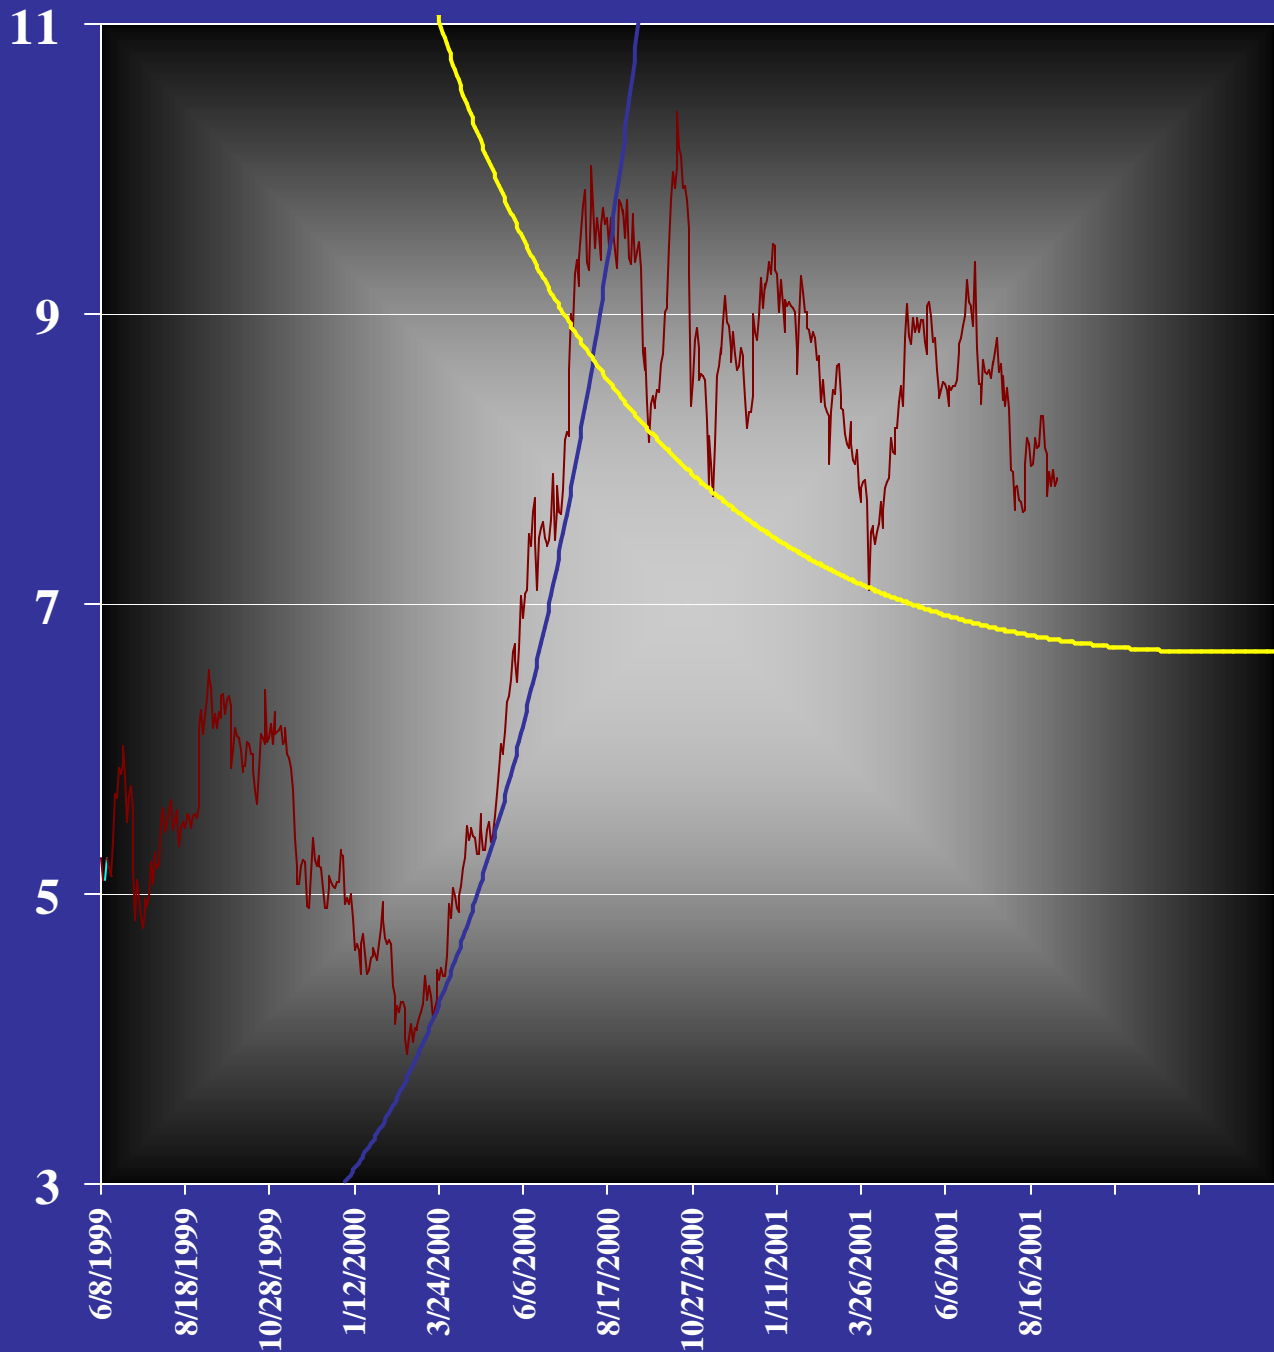

**Sugar #11 Futures
w/ "Stealth" Support
(Oct. 2001 Front-Month)**

Disclaimer: The above chart is in no way displayed to portray trading, investing and/or hedging advice. Consult your advisor or broker prior to making any financial decisions. Past performance is not a guide to future performance.