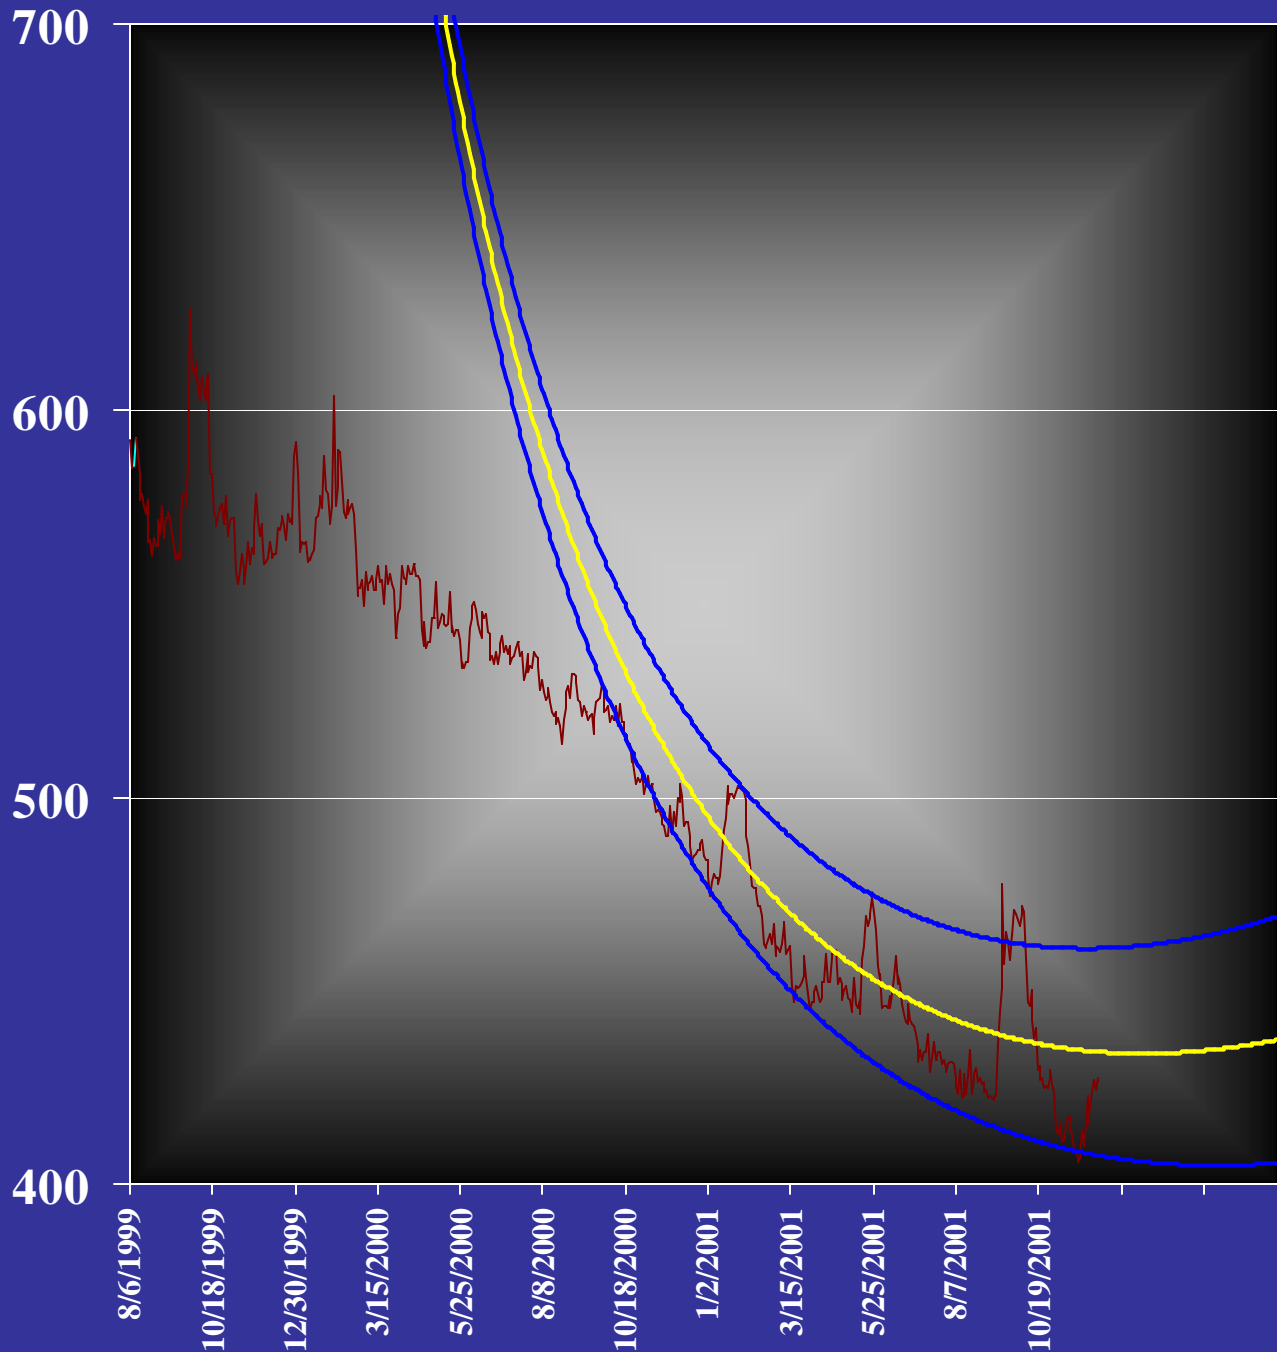

**Silver Futures
w/ "Stealth" Channel
(March 2002 Front-Month)**

Disclaimer: The above chart is in no way displayed to portray trading, investing and/or hedging advice. Consult your advisor or broker prior to making any financial decisions. Past performance is not a guide to future performance.