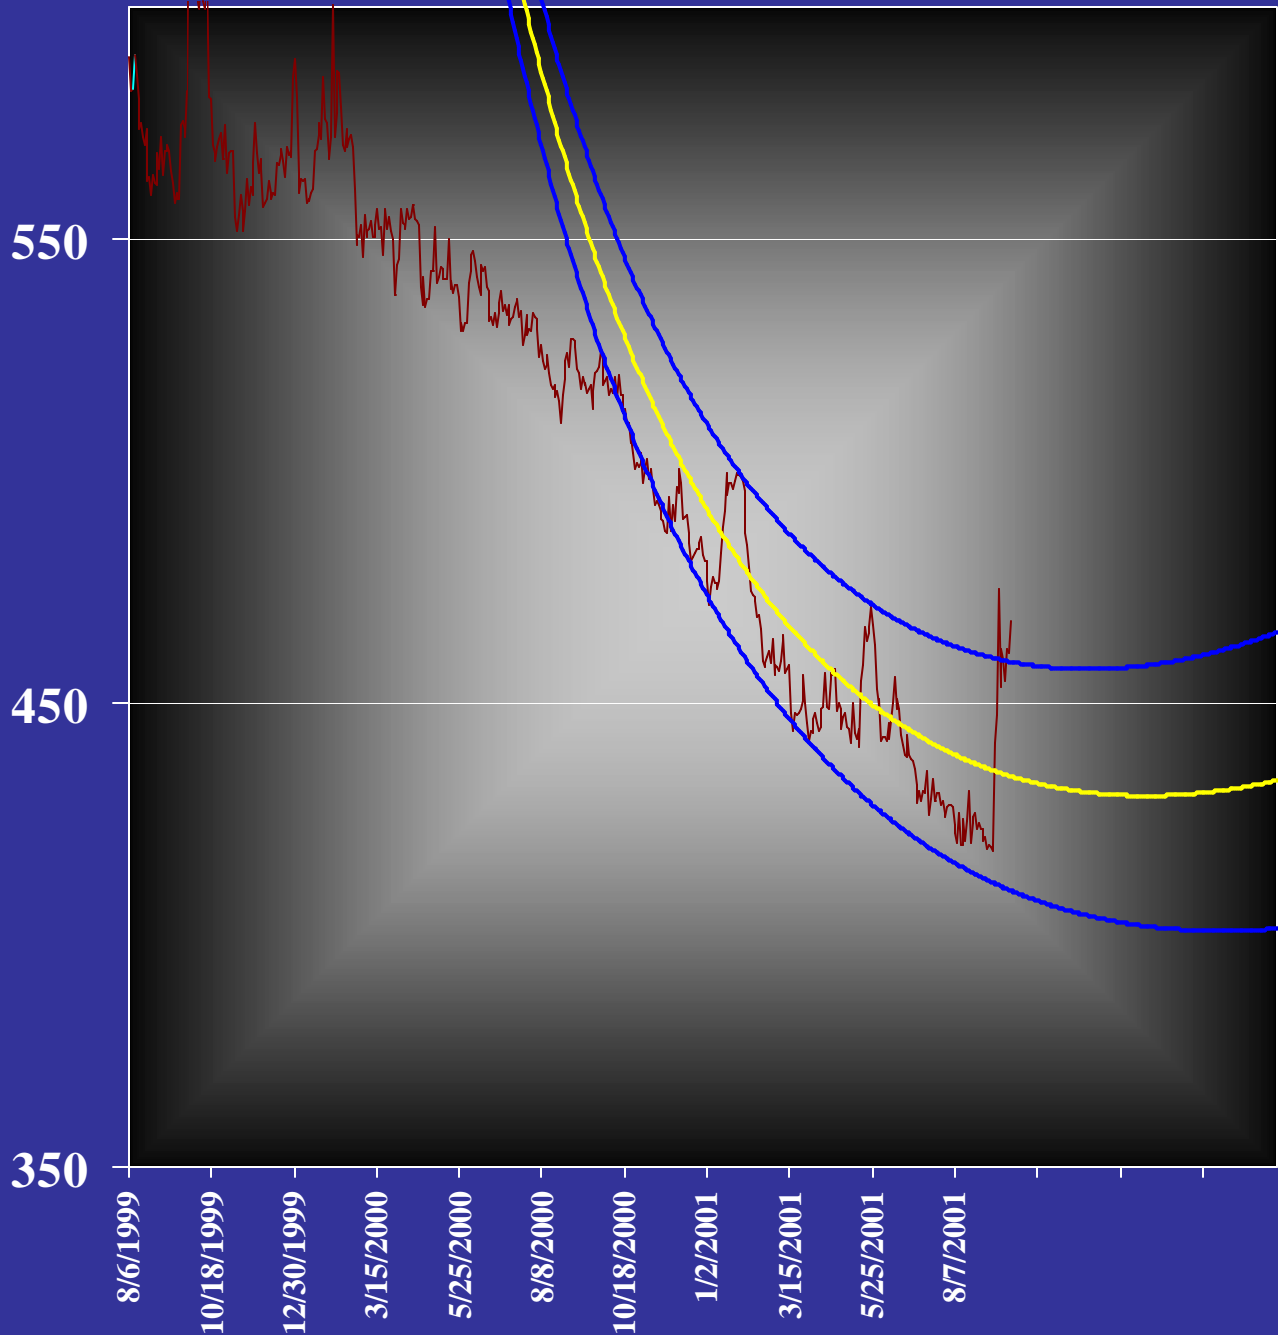

**Silver Futures
w/ "Stealth" Channel
(Dec. 2001 Front-Month)**

Disclaimer: The above chart is in no way displayed to portray trading, investing and/or hedging advice. Consult your advisor or broker prior to making any financial decisions. Past performance is not a guide to future performance.