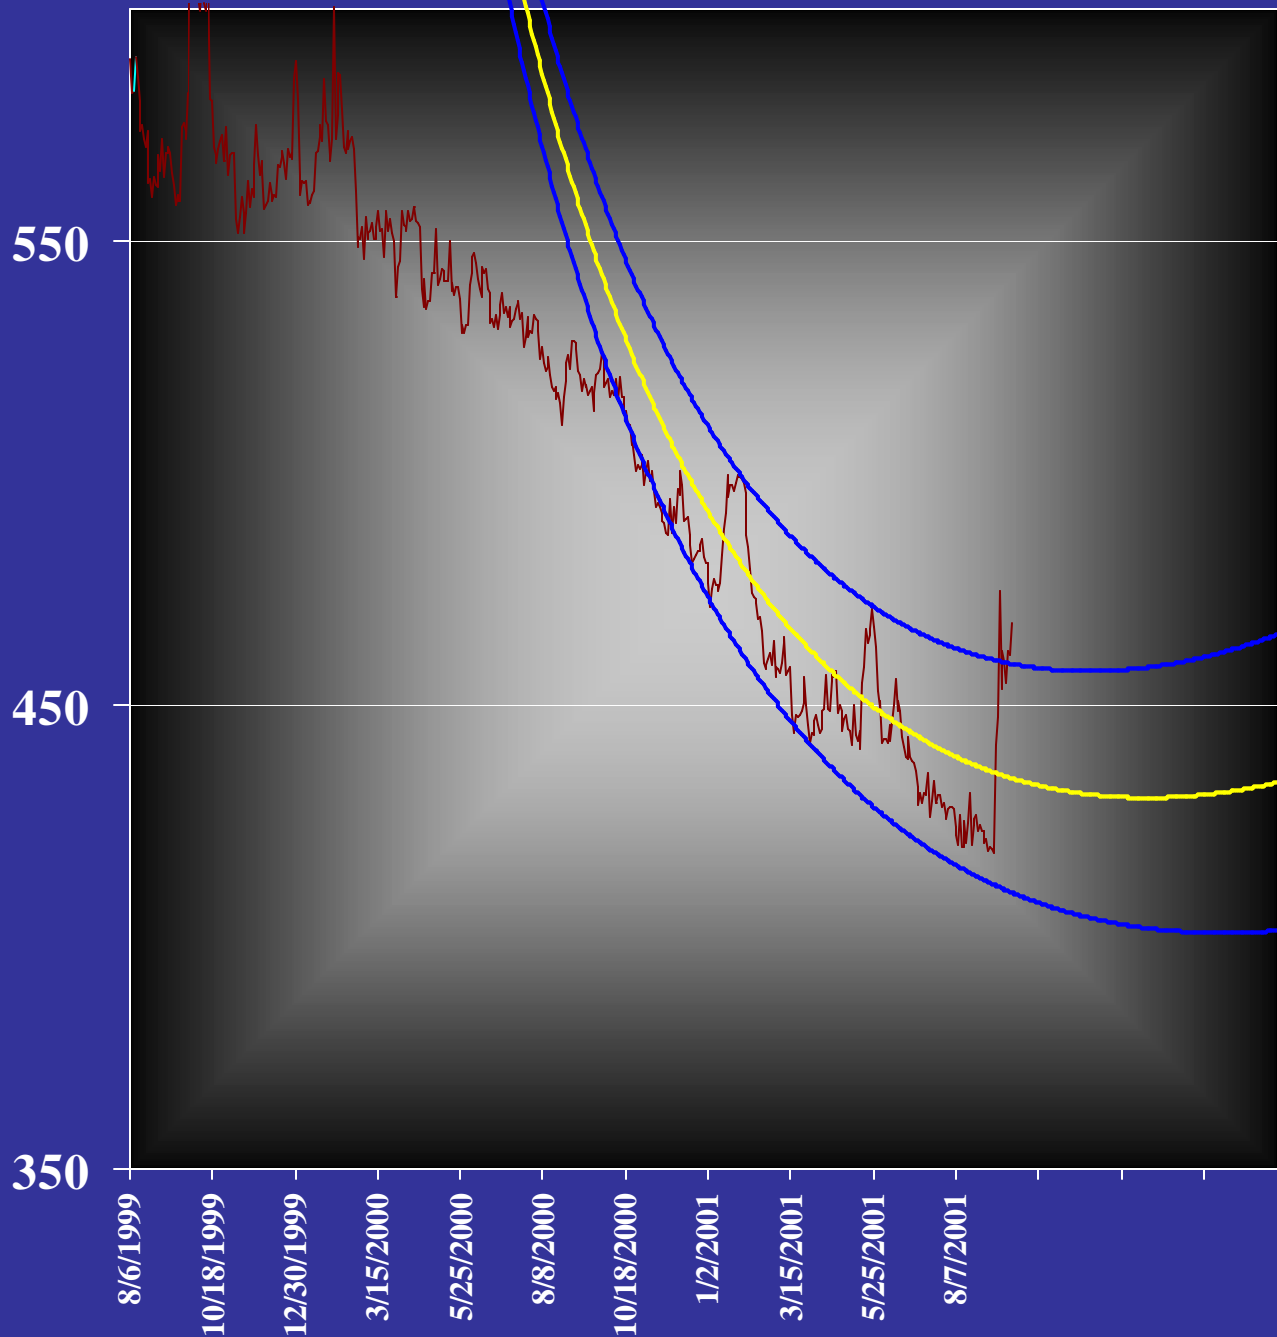

**Silver Futures
w/ "Stealth" Channel
(Dec. 2001 Front-Month)**

Disclaimer: The above chart is in no way displayed to portray trading, investing and/or hedging advice. Consult your advisor or broker prior to making any financial decisions. Past performance is not a guide to future performance.