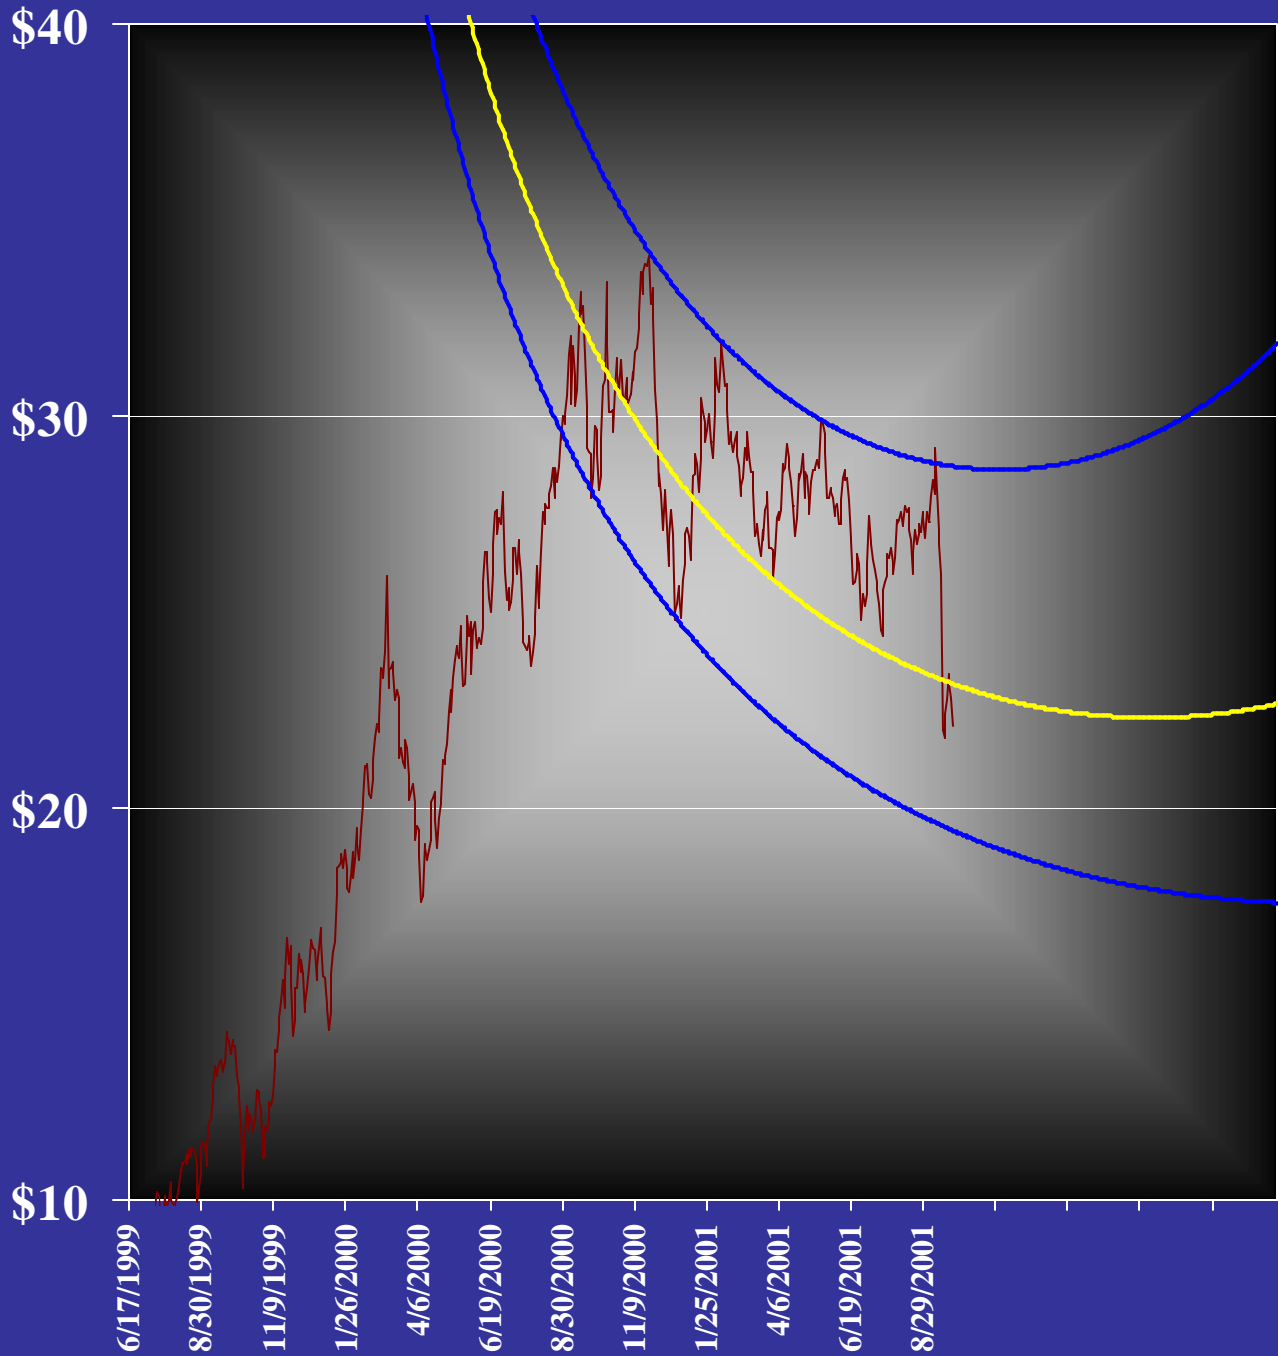

**Crude Oil Futures
w/ "Stealth" Channel
(Nov. 2001 Front-Month)**

Disclaimer: The above chart is in no way displayed to portray trading, investing and/or hedging advice. Consult your advisor or broker prior to making any financial decisions. Past performance is not a guide to future performance.