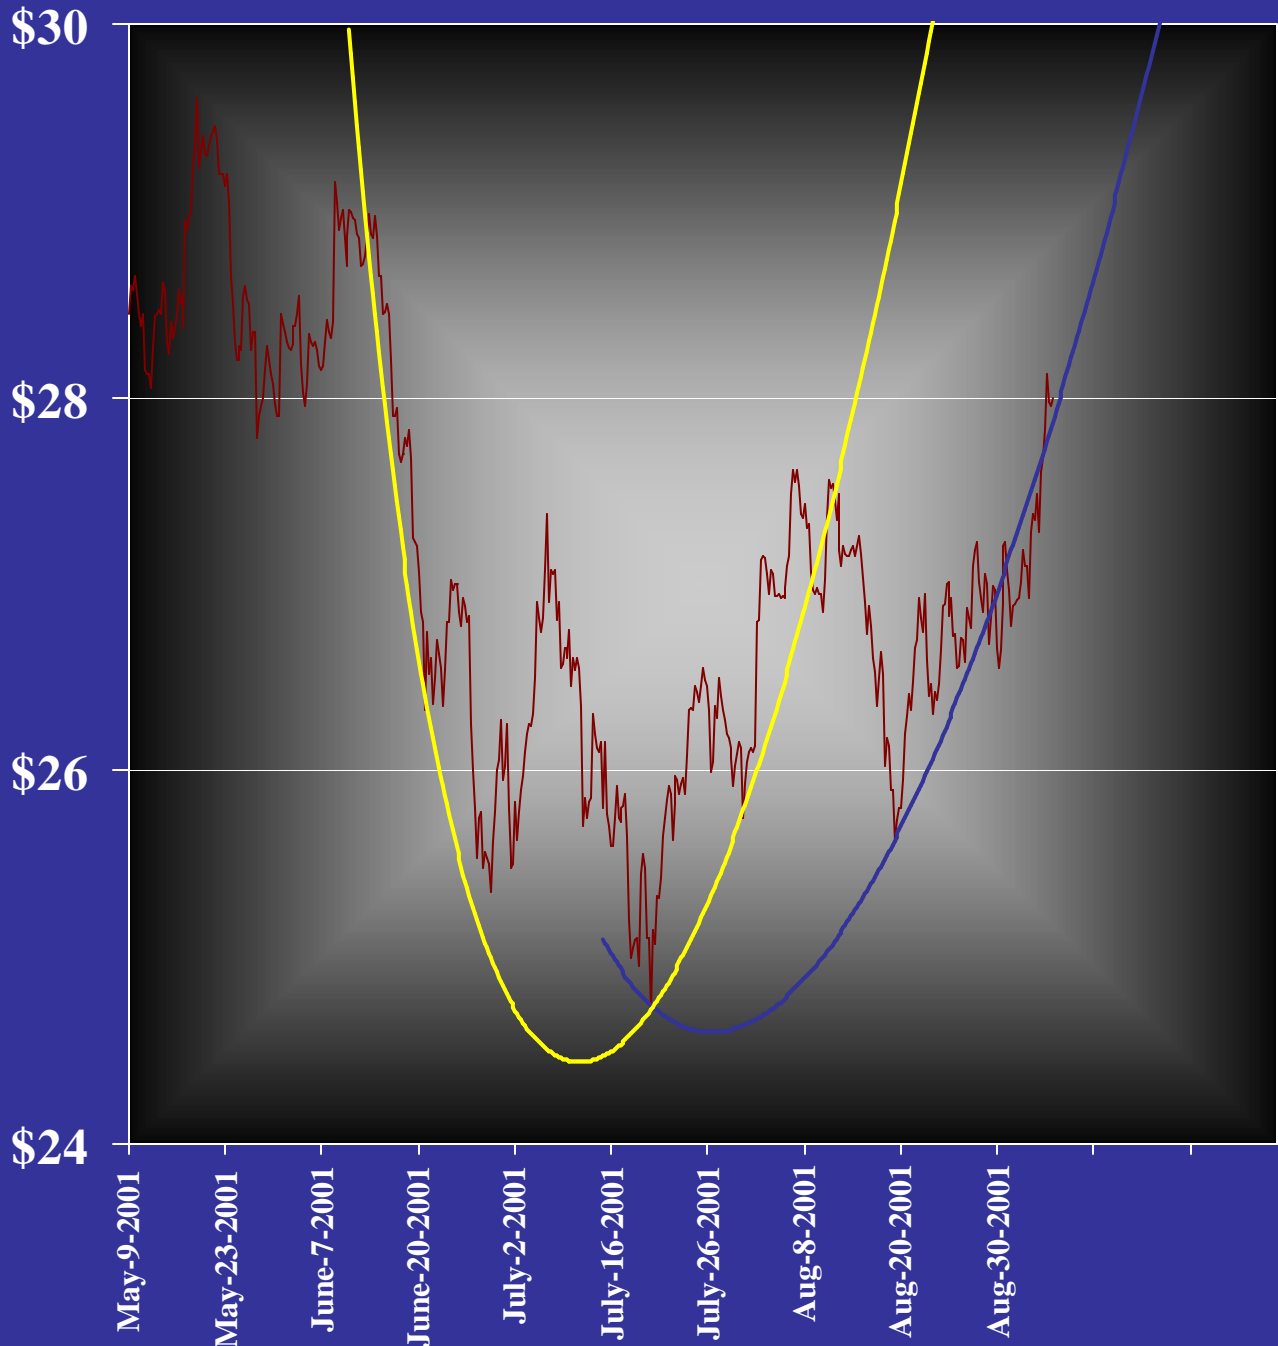

**Crude Oil Futures
60-Minute Bars
w/ "Stealth" Support
(Oct. 2001 Front-Month)**

Disclaimer: The above chart is in no way displayed to portray trading, investing and/or hedging advice. Consult your advisor or broker prior to making any financial decisions. Past performance is not a guide to future performance.