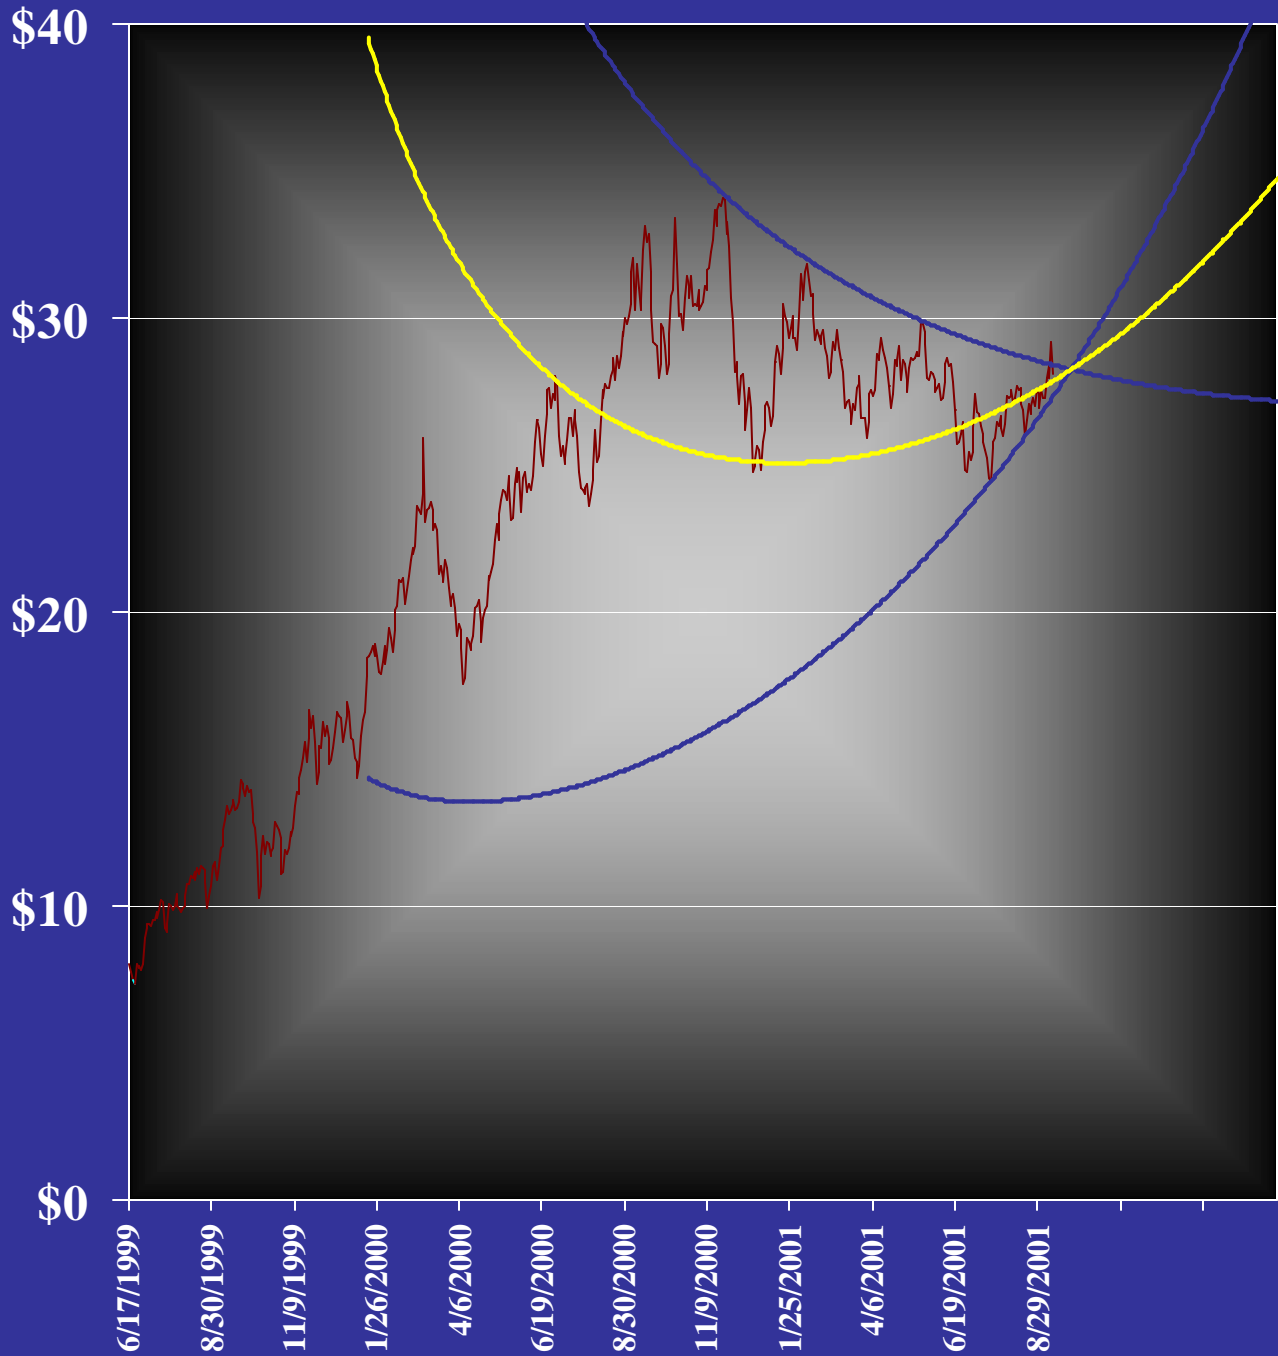

**Crude Oil Futures  
w/ "Stealth" Channel  
(Nov. 2001 Front-Month)**

Disclaimer: The above chart is in no way displayed to portray trading, investing and/or hedging advice. Consult your advisor or broker prior to making any financial decisions. Past performance is not a guide to future performance.