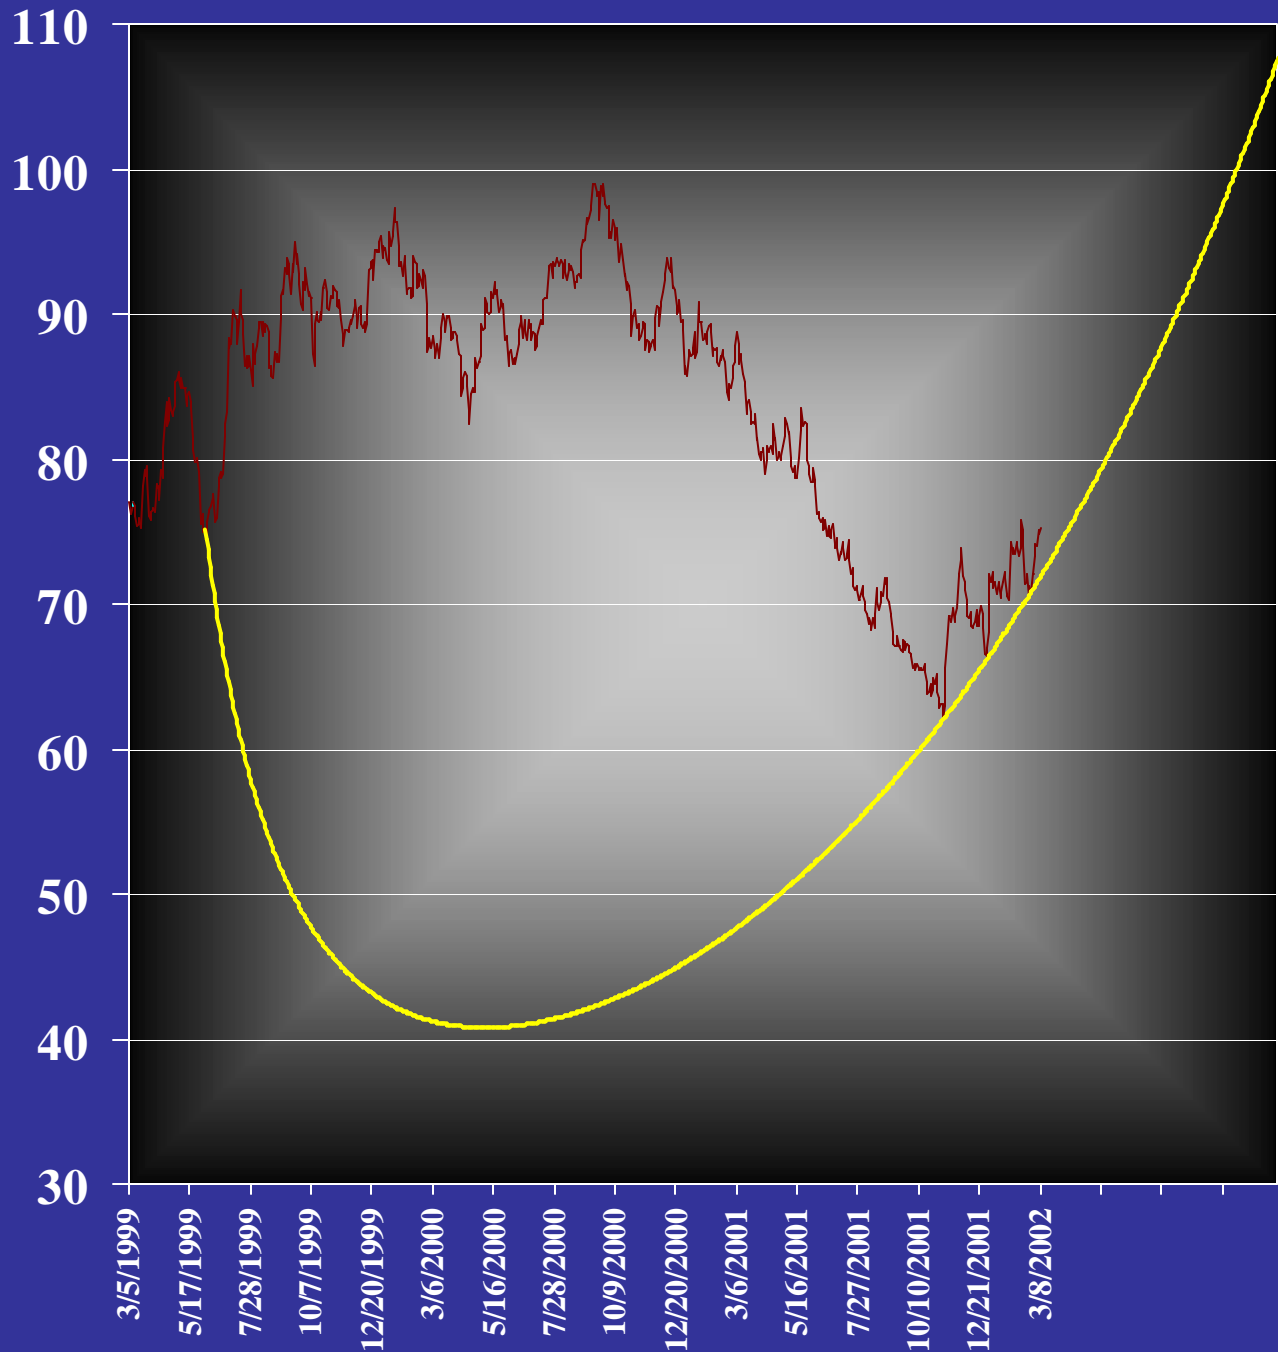

**Copper #1 Futures
w/ "Stealth" Support
(May 2002 Front-Month)**

Disclaimer: The above chart is in no way displayed to portray trading, investing and/or hedging advice. Consult your advisor or broker prior to making any financial decisions. Past performance is not a guide to future performance.