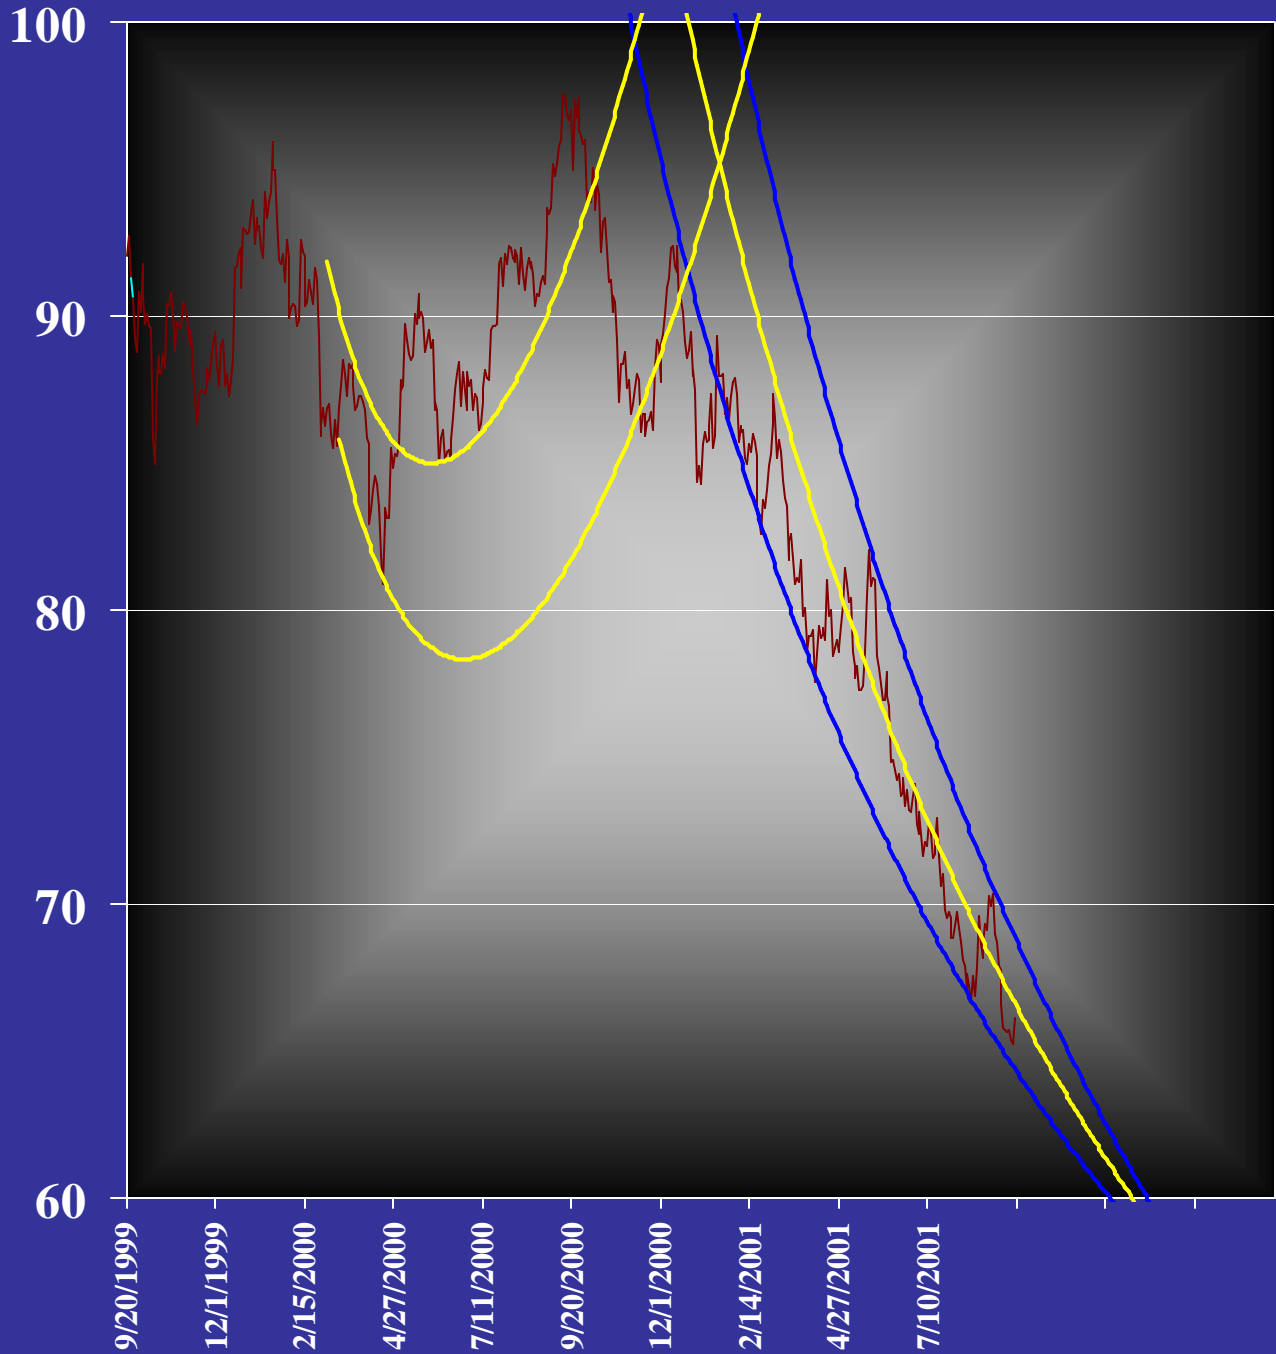

**Copper #1 Futures  
w/ "Stealth" Curves  
(Dec. 2001 Front-Month)**

Disclaimer: The above chart is in no way displayed to portray trading, investing and/or hedging advice. Consult your advisor or broker prior to making any financial decisions. Past performance is not a guide to future performance.