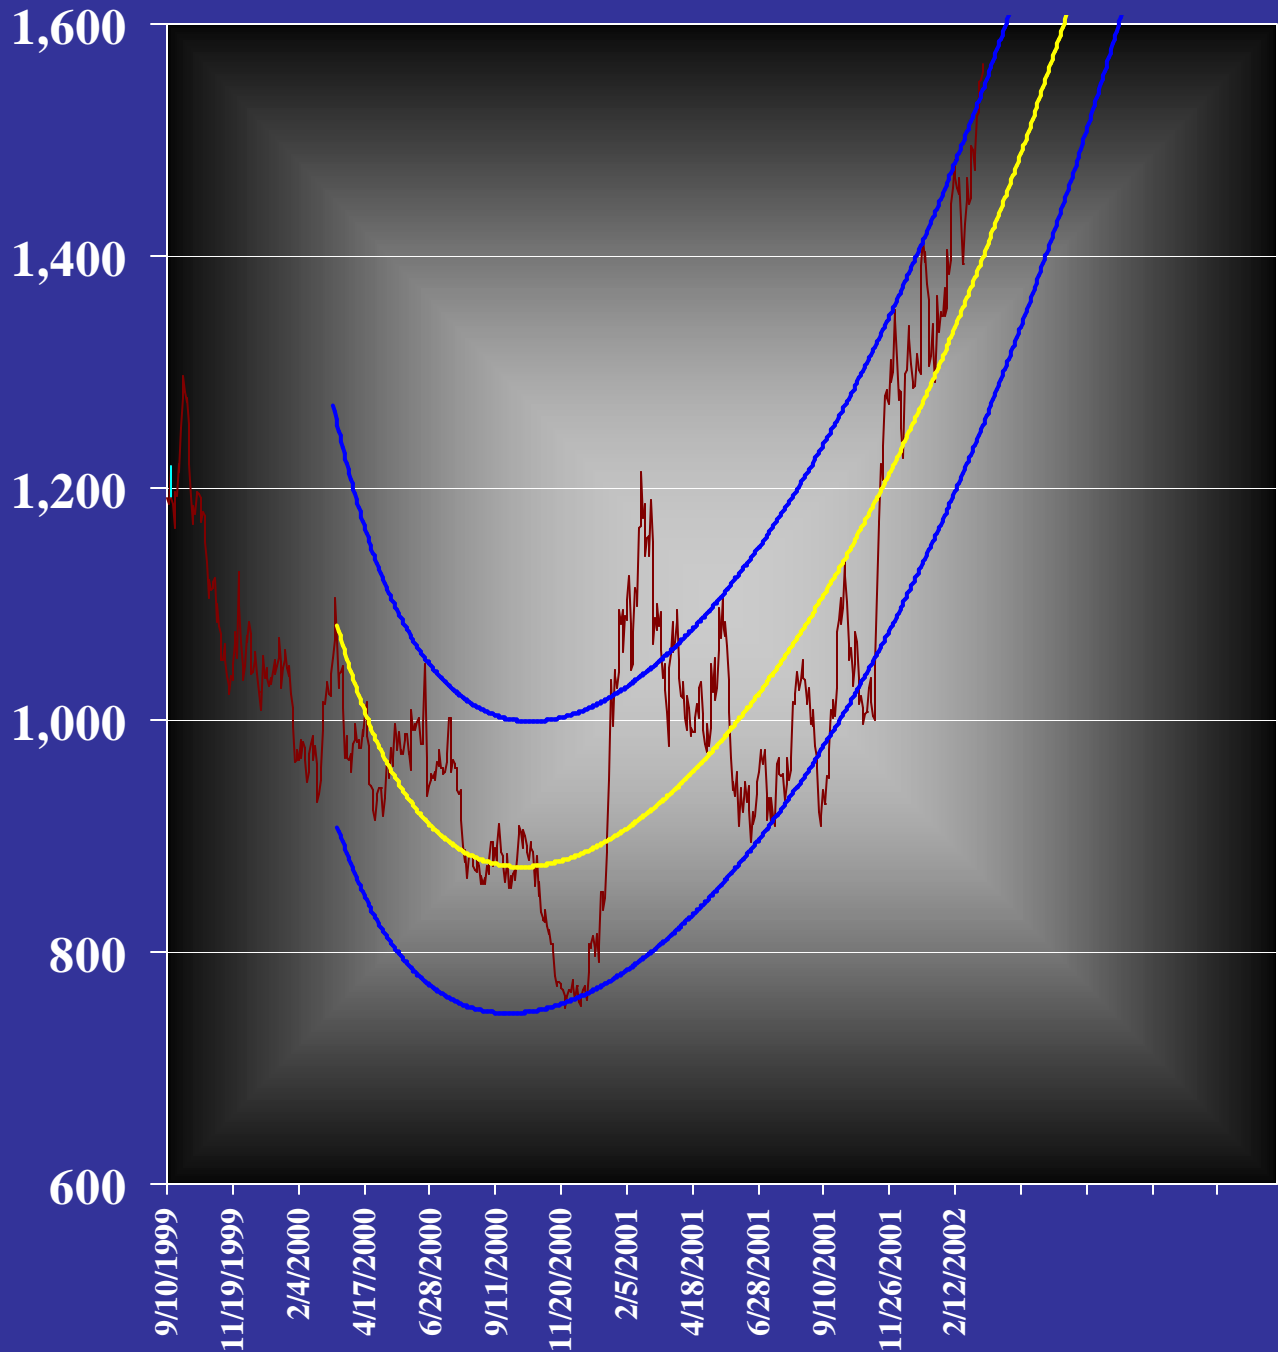

**Cocoa Futures
w/ "Stealth" Channel
(May 2002 Front-Month)**

Disclaimer: The above chart is in no way displayed to portray trading, investing and/or hedging advice. Consult your advisor or broker prior to making any financial decisions. Past performance is not a guide to future performance.