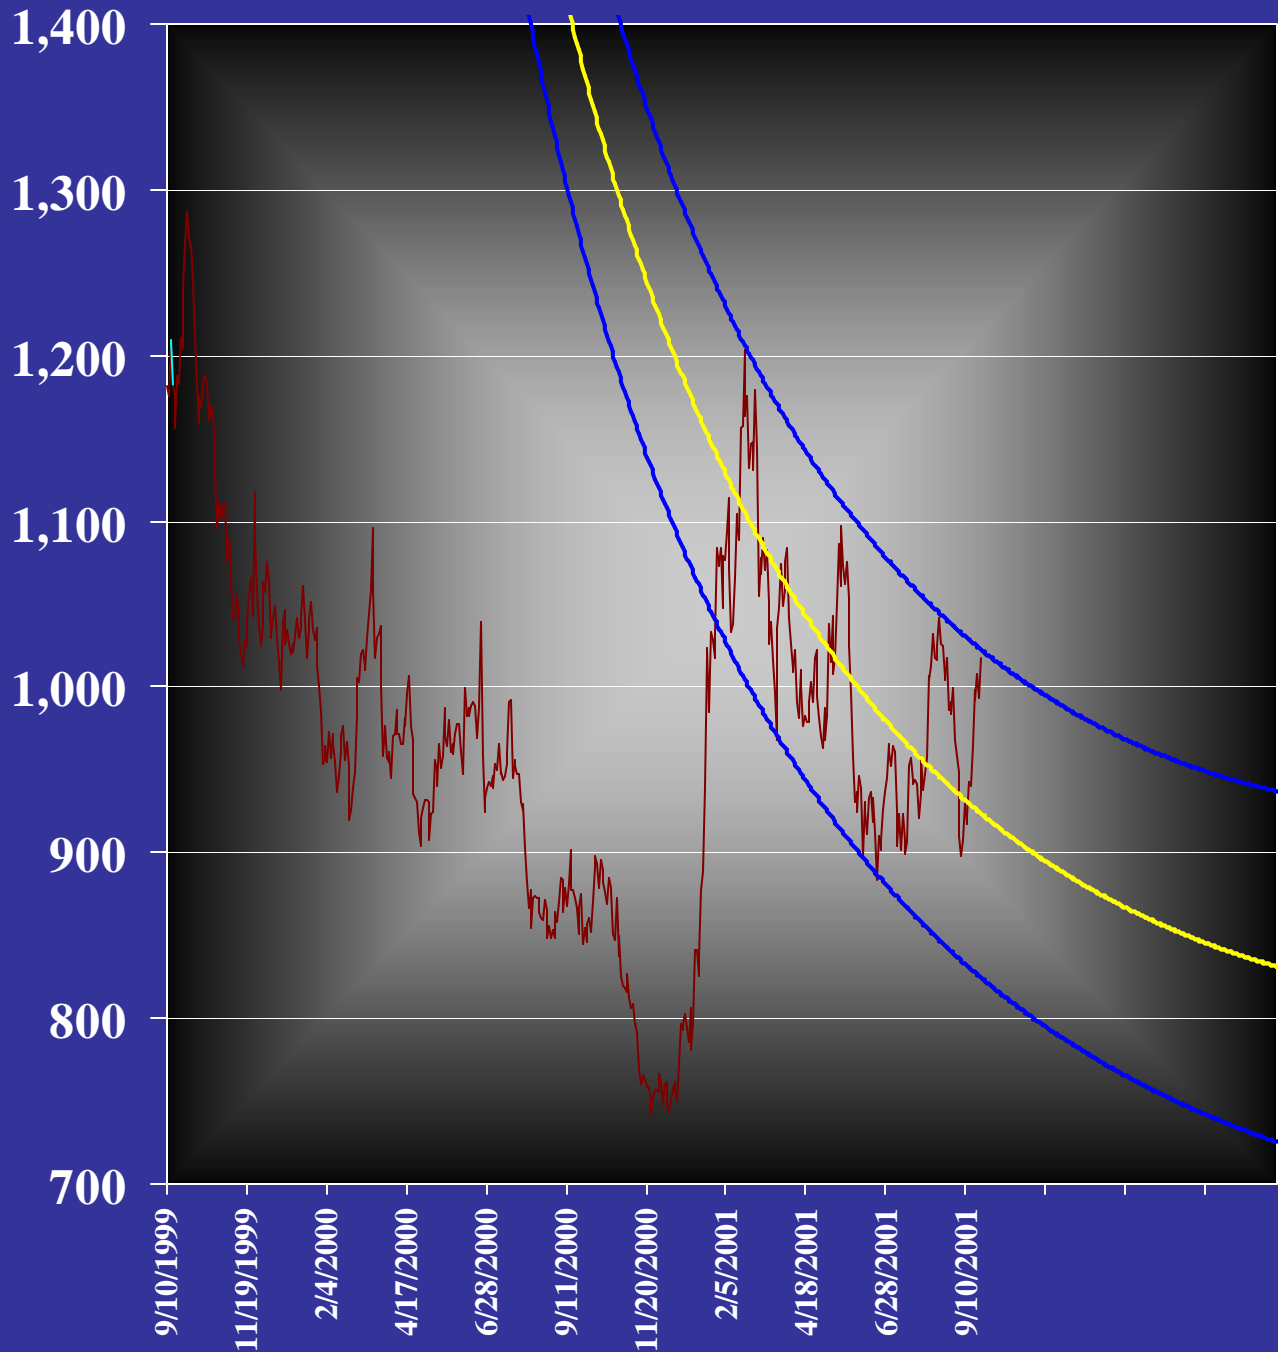

**Cocoa Futures
w/ "Stealth" Channel
(Dec. 2001 Front-Month)**

Disclaimer: The above chart is in no way displayed to portray trading, investing and/or hedging advice. Consult your advisor or broker prior to making any financial decisions. Past performance is not a guide to future performance.