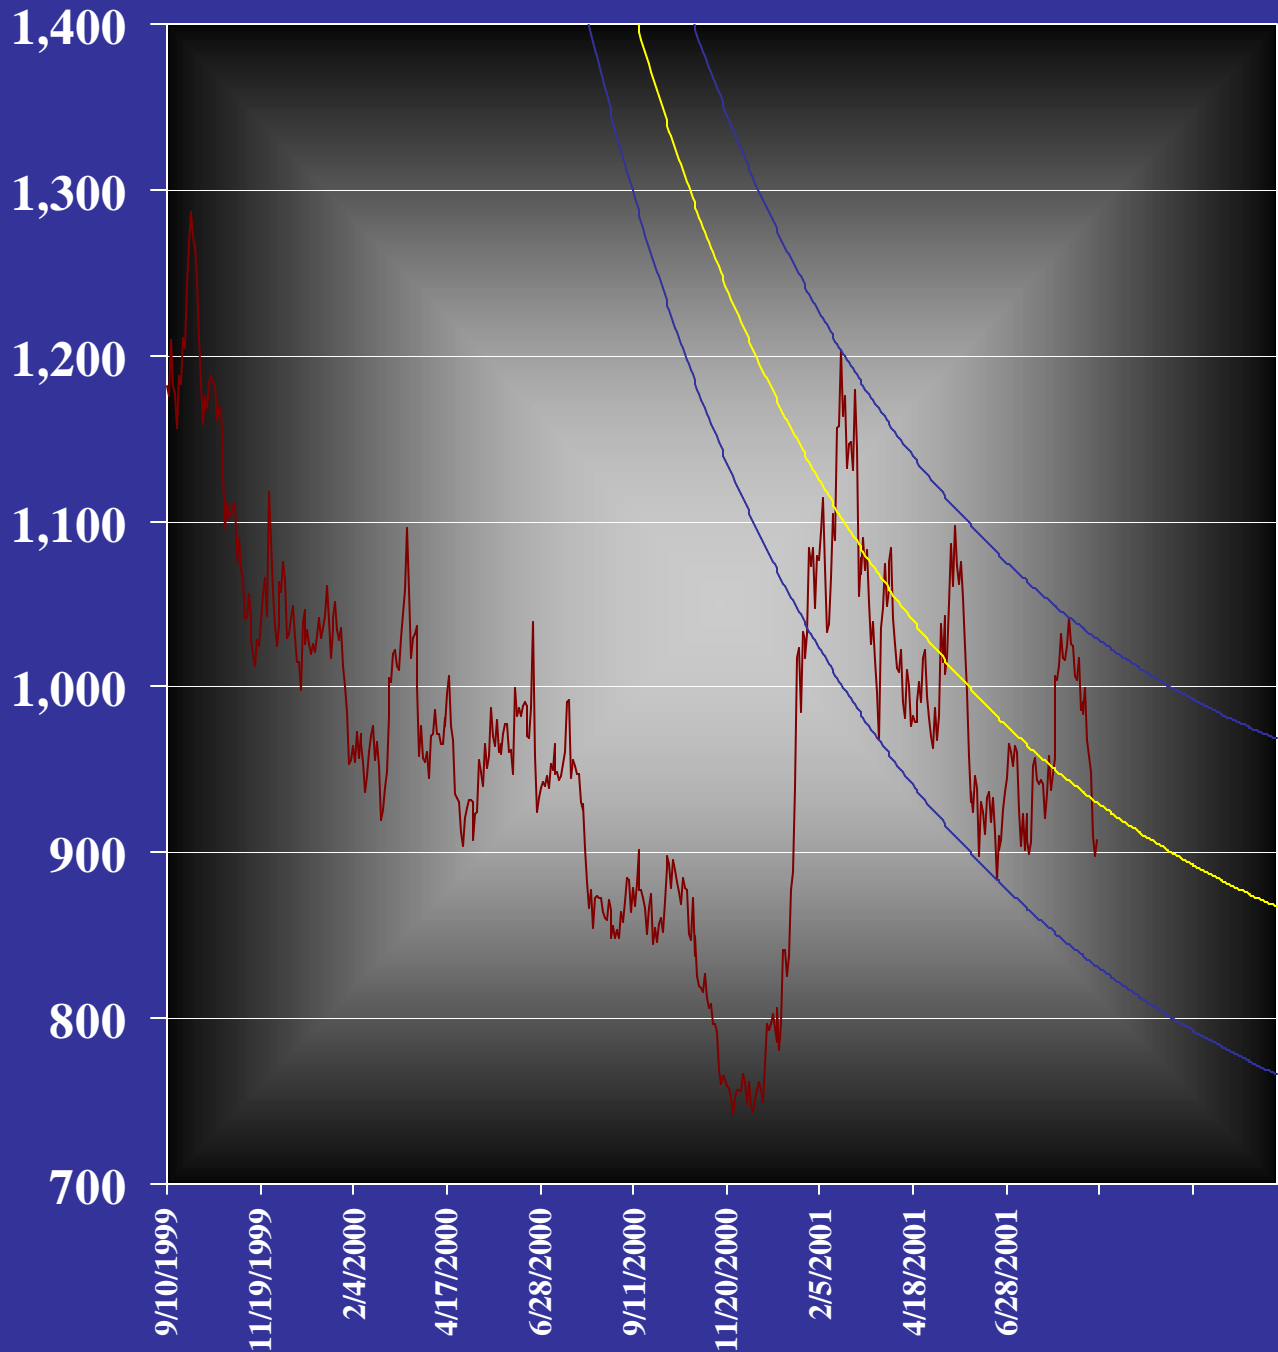

**Cocoa Futures
w/ "Stealth" Channel
(Dec. 2001 Front-Month)**

Disclaimer: The above chart is in no way displayed to portray trading, investing and/or hedging advice. Consult your advisor or broker prior to making any financial decisions. Past performance is not a guide to future performance.