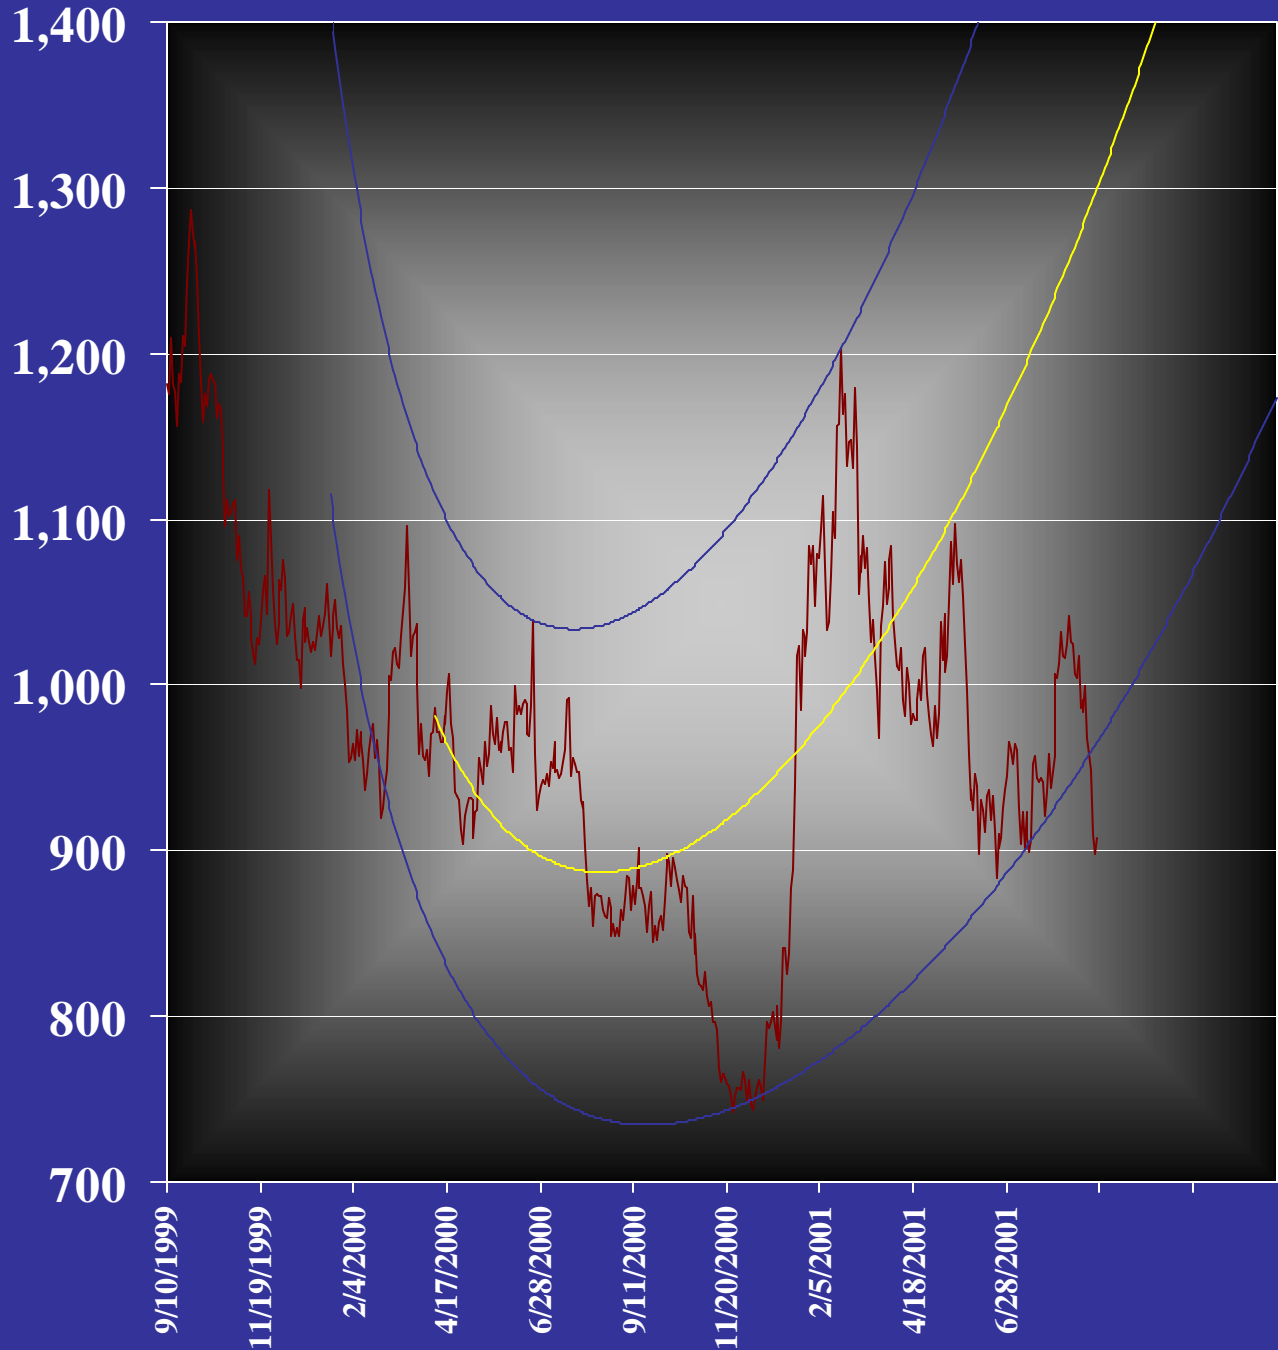

**Cocoa Futures
w/ "Stealth" Channel
(Dec. 2001 Front-Month)**

Disclaimer: The above chart is in no way displayed to portray trading, investing and/or hedging advice. Consult your advisor or broker prior to making any financial decisions. Past performance is not a guide to future performance.